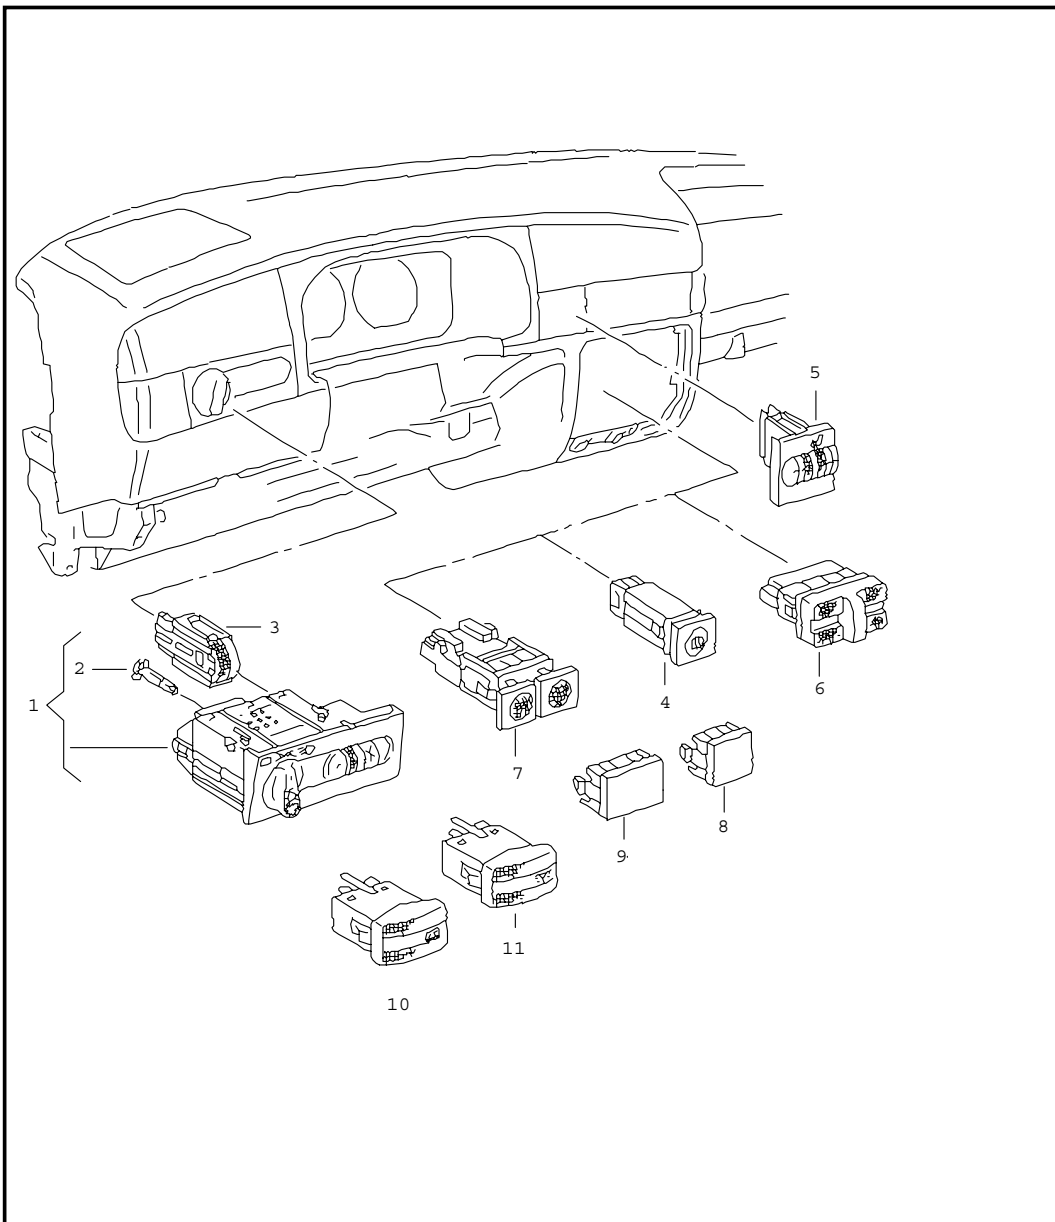

Model	Year	MG	SG	Illustration	Restrictions	Update	12:35	16.04.2006		ETKA	
GOC	99	9	41	941-85	1E-X-000 001 >> 1E-2-015 000	484					

Pos	Part Number	Name	Remarks	Qty	Model
		switch for lighting			
(1)	1E1 941 531 A	multiple switch for side lights, headlights and rear fog light	lhd	1	
	3/98 12/01 20H	black			
(1)	1E1 941 532 C	multiple switch for side lights, headlights and rear fog light for vehicles with electric beam range adjustment	lhd	1	
(1)	1E1 941 531 B	multiple switch for side lights, headlights, front and rear fog lights	lhd	1	
	3/98 12/01 20H	black			
1	1E1 941 532 D	multiple switch for side lights, headlights, front and rear fog lights for vehicles with electric beam range adjustment	lhd	1	
(1)	1E1 941 532 E	multiple switch for side lights, headlights and rear fog light for models with day driving headlights for vehicles with headlight range adjustment	lhd	1	"S..", "SF.", "N..", "DK."
(1)	1E1 941 532 F	multiple switch for side lights, headlights, front and rear fog lights for models with day driving headlights for vehicles with electric beam range adjustment	lhd	1	"S..", "SF.", "N..", "DK."
(1)	1E2 941 531	multiple switch for side lights, headlights and rear fog light	rhd	1	
	3/98 12/01 20H	black			
(1)	1E2 941 532 B	multiple switch for side lights, headlights and rear fog light for vehicles with electric beam range adjustment	rhd	1	
(1)	1E2 941 531 A	multiple switch for side lights, headlights, front and rear fog lights	rhd	1	